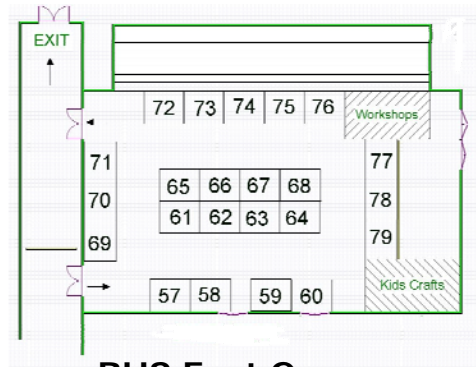

Exhibitors

Design

Krieger Associates W 51-52

Exterior

Action Fence E 66-67
Bright Side Painting & Construction W 20
Burgess Construction W 15
Custom Cedar Fences W 42
Dependable Cement W 5
Home Door & Window Products W 10-12
Kopasetic Decks & More W 2
Murray Built Construction W 40-41
National Window W 27
Renewal by Anderson E 62
Ruszkowski Construction W 18
Solar Source W 43
United Mobile Power Wash W 6
Window Plus, Inc. W 53

Financial

National City Bank E 58
Our Credit Union W 25
The Eschels Financial Group, Inc. W 23

Interior

Ace & Sons Insulation W 7
Air Master W 13
Anna K Studio W 30
Contract Design Group W 56
Eason Painting W 49
Everdry Waterproofing E 68
Henderson Glass W 22
Interior Coach W 63
Kitchen Concepts Inc. W 16
Marblecast Kitchens & Baths W 38-39
Rite Electric Company, Inc. W 45
Roy & Paul Painting & Decorating W 54-55
Squeaky Clean Ducts W 14
Timberland Floors, Inc. W 47
Unlimited Flooring, LLC W 35

BHS East Gym