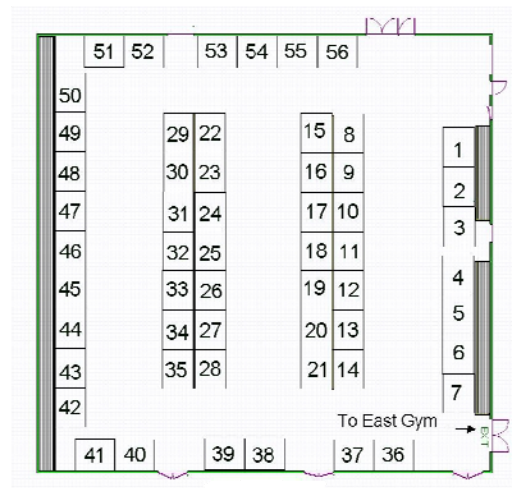

BHS West Gym

Landscaping

Community Arborist W 32
Four Seasons Garden Center W 8-9
Garden Central W 21
Michigan Pete Landscaping E 65

Real Estate

Berkley Homes W 34

Remodeling

Classic Remodeling Co. W 44
Cypress Building Company E 73-74
Deschutter Assoc. W 26
EnviroBuild, LLC W 46
Four Seasons Sunrooms E 61
Frederick Collins Const & Repair W 33
Gordy Oliva Remodeling W 3
Hamilton Design & Contracting W 31
Italy American Construction W 48
Jay-Bilt W 36-37
Oakland Building & Floors W 50
Oliver Construction Inc. W 28
Quality Construction E 64
Renovate LLC W 1
Royal Construction, Inc. W 29
Shea Construction E 57
The Guy E 70-71

Services

Berkley Chamber of Commerce E 60
Berkley Climate Protection Comm E 78
Berkley Tree Board E 79
City of Berkley Building Depart E 77
Danaway Home Inspection W 19
Girl Scouts E 69
Grand Central Self Storage W 17
Infrared Thermal Imaging Services W 4
Oakland County Home Improvement E 76
SOCWA E 76
Tighe Surveying, Inc. W 24