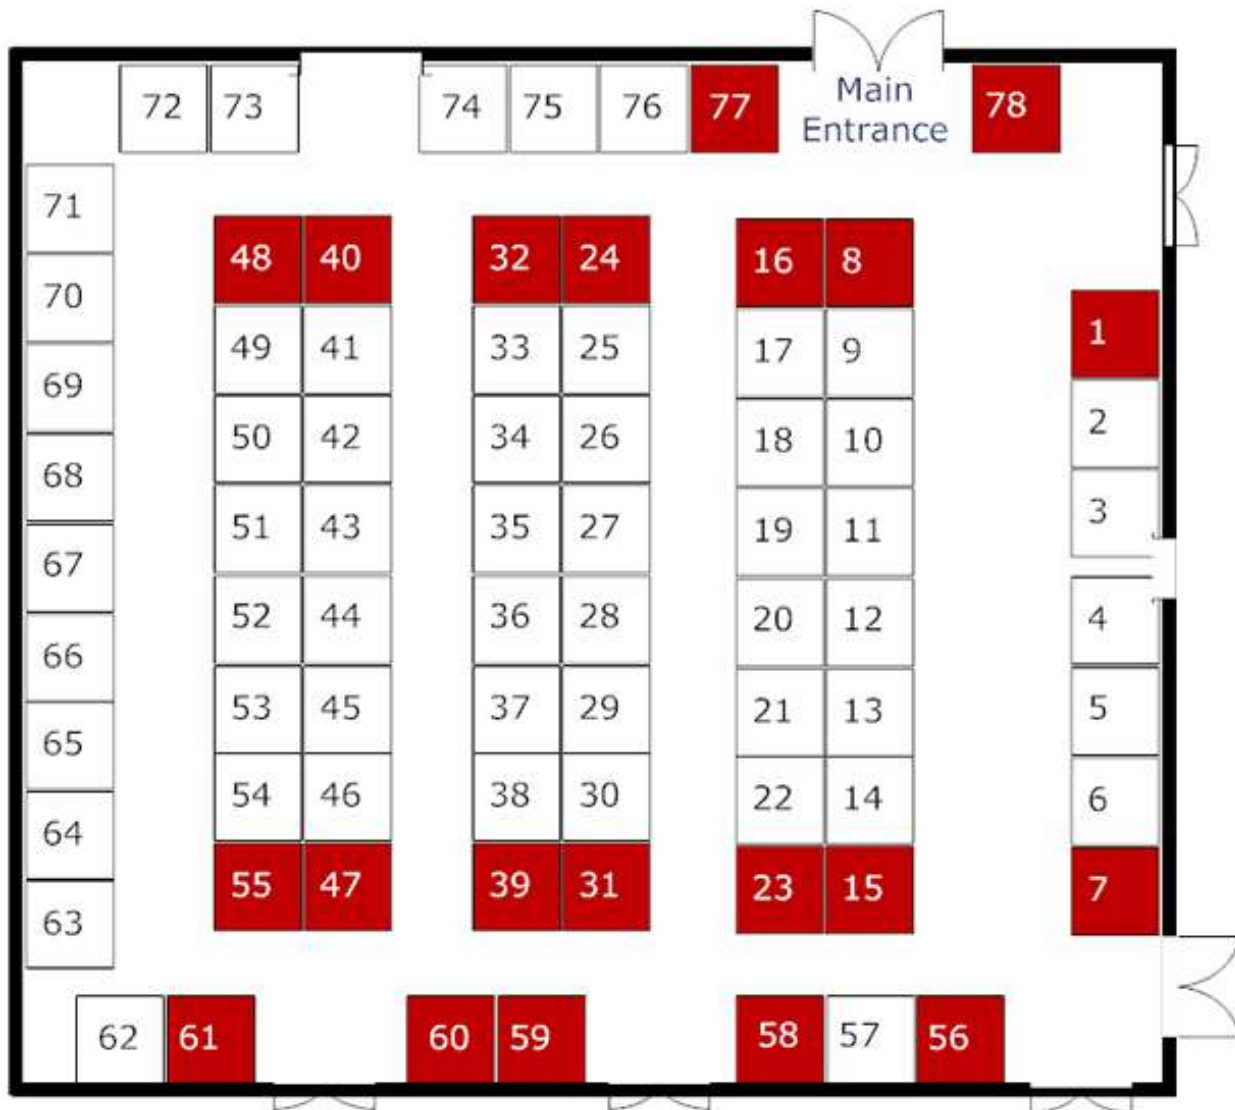

Berkley Home Improvement Expo - 2012

Booth Layout

Corner booths are marked in **RED**