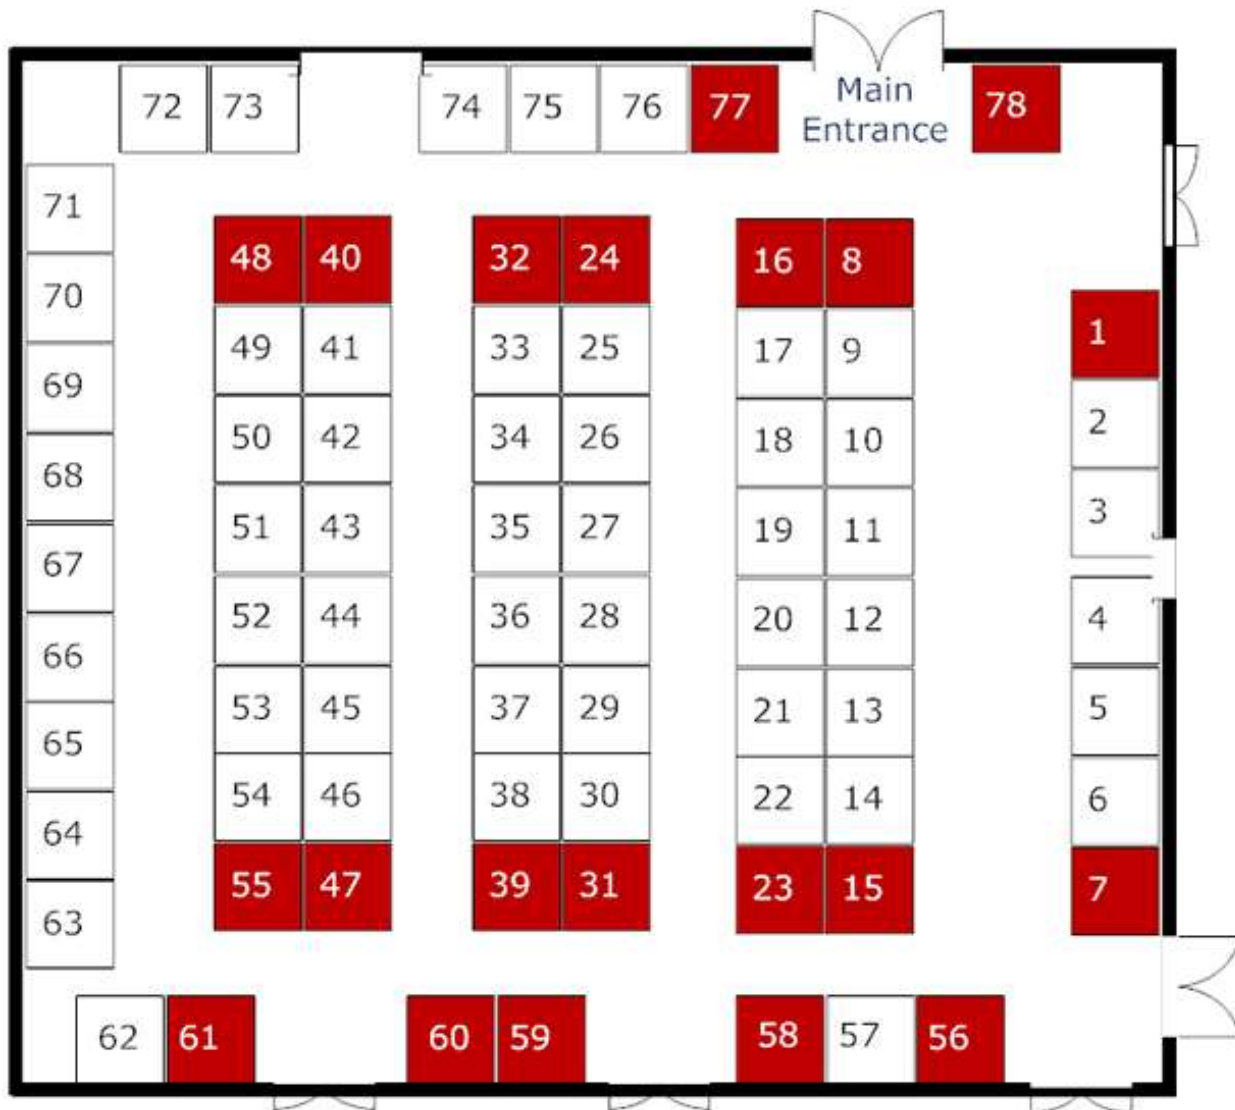

Berkley Home Improvement Expo - 2010

Booth Layout

Corner booths are marked in **RED**